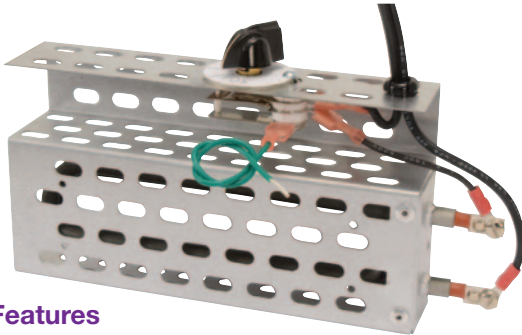

EHT Tubular Enclosure Heaters — Type 2 Open Style

Stock Heaters