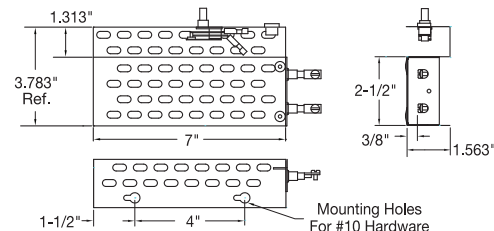

Wattage	Enclosure Heater			
	No Thermostat		With 30-150°F Thermostat	
	120V	240V	120V	240V
100	EHT00029	—	EHT00030	—
150	EHT00031	—	EHT00032	—
250	EHT00033	EHT00046	EHT00034	EHT00047
350	EHT00035	EHT00048	EHT00036	EHT00049
400	EHT00052	EHT00050	EHT00053	EHT00051

Thermostat models include 36" HPN line cord

Design Features

- Incoloy® tubular heating element
- Available with 30-150°F thermostat prewired with 36" HPN line cord

Ordering Information

Catalog Heaters

Select a **Tubular Enclosure Heater** from the Standard Sizes and Ratings list above.

Custom Engineered/Manufactured Heaters

Standard lead time is 3 weeks. Please Specify the following:

- ☐ **Size:** Provide the length and width of the perforated box desired.
- ☐ **Wattage:** Tubular heater wattages up to 15 w/in²
- ☐ **Termination:** Various terminations are available. Consult Tempco.
- ☐ **Voltage:** All standard

⚠ WARNING: Cancer and Reproductive Harm - www.P65Warnings.ca.gov.