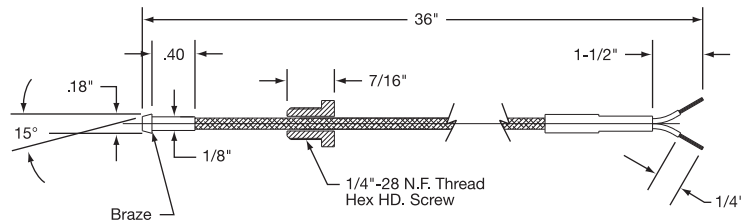

OEM Replacement Thermocouples (Type J)

OEM Part Number	TEMPCO Part Number
TCT-4	TCR00011

OEM Part Number	TEMPCO Part Number
ETCO-168	TCR00012

OEM Part Number	TEMPCO Part Number
ETCO-251	TCR00013

OEM Part Number	TEMPCO Part Number
TC-9000	TCR00014