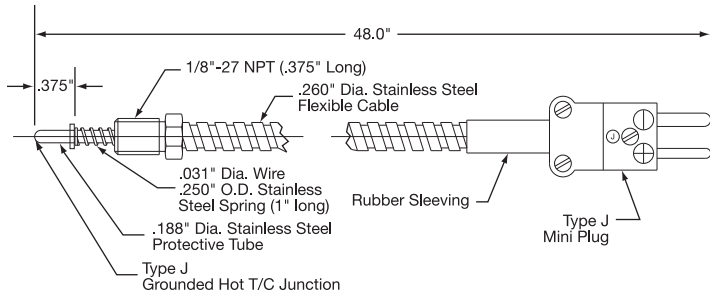

OEM Replacement Thermocouples (Type J)

OEM Part Number	TEMPCO Part Number
TCT-4	TCR00011

OEM Part Number	TEMPCO Part Number
ETCO-168	TCR00012

OEM Part Number	TEMPCO Part Number
ETCO-251	TCR00013

OEM Part Number	TEMPCO Part Number
TC-9000	TCR00014