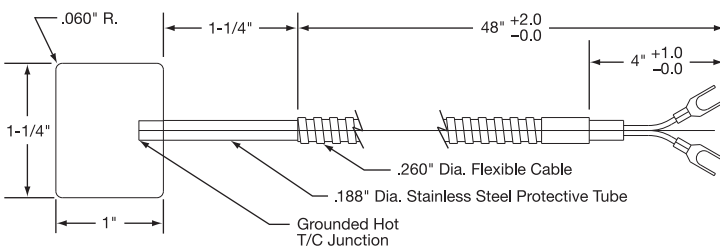

OEM Replacement Thermocouples (Type J)

OEM Part Number	TEMPCO Part Number
TCT-4	TCR00011

OEM Part Number	TEMPCO Part Number
ETCO-168	TCR00012

OEM Part Number	TEMPCO Part Number
ETCO-251	TCR00013

OEM Part Number	TEMPCO Part Number
TC-9000	TCR00014