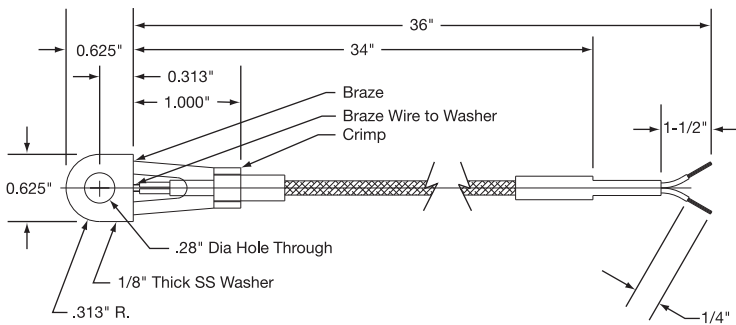

OEM Replacement Thermocouples (Type J)

OEM Part Number	TEMPCO Part Number
TCT-4	TCR00011

OEM Part Number	TEMPCO Part Number
ETCO-168	TCR00012

OEM Part Number	TEMPCO Part Number
ETCO-251	TCR00013

OEM Part Number	TEMPCO Part Number
TC-9000	TCR00014