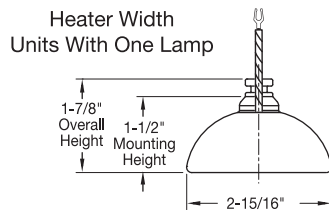

#### Design Features

- \* Gold Coated Ceramic Reflector
- \* Medium wave Infrared Radiation up to 116 watts per linear inch
- \* Fast Response, Immediate ON/OFF, Time: 20-40 seconds for full heat-up
- \* All Ceramic Housing Construction
- \* Standard lamp voltages: 120 & 230/240
- \* All units are double-ended construction