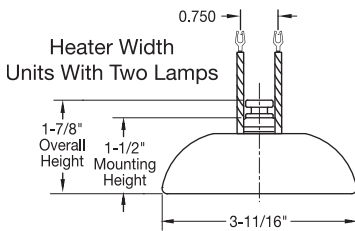

#### Design Features

- \* Gold Coated Ceramic Reflector
- \* Medium wave Infrared Radiation up to 116 watts per linear inch
- \* Fast Response, Immediate ON/OFF, Time: 20-40 seconds for full heat-up
- \* All Ceramic Housing Construction
- \* Standard lamp voltages: 120 & 230/240
- \* All units are double-ended construction