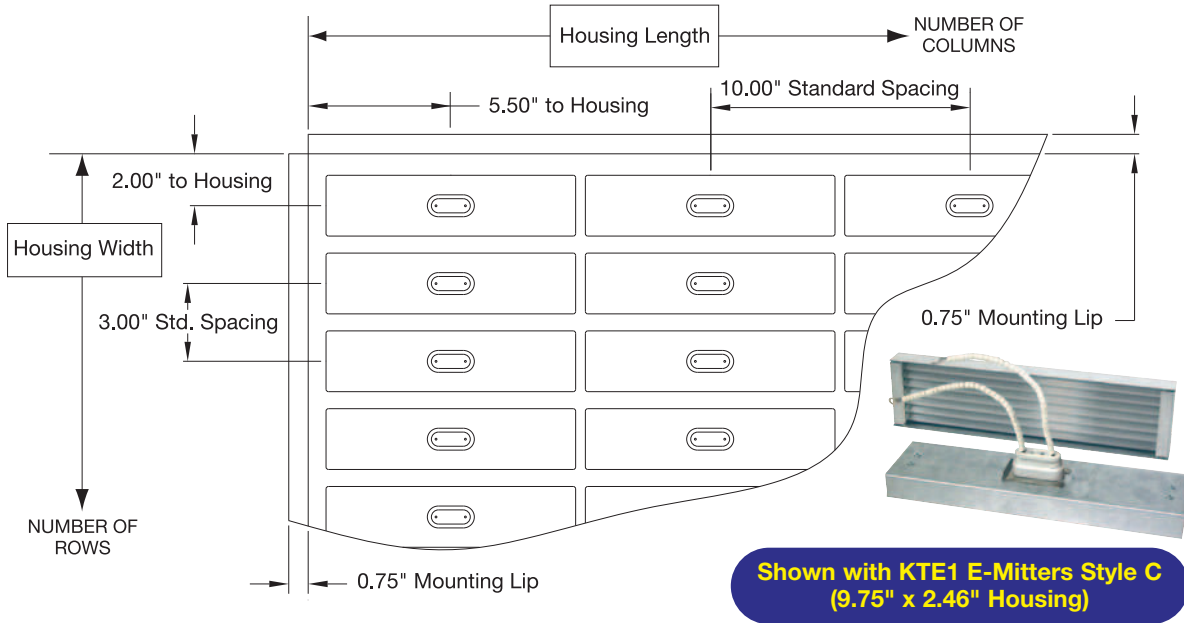

Series KTE1 E-Mitter Panel Arrays Standard Style ARV Structural Housing Dimensions

A) The Number of Rows will determine the Housing Width. For overall width add 1.50" (for the mounting lips).
B) The Number of Columns will determine the Housing Length. For overall length add 1.50" (for the mounting lips).

Note: Structural Housing Dimensions (width x length) are in inches. For overall dimensions add 0.75" per side for the mounting lip.

Number of Rows	Number of Columns					
	1 W x L	2 W x L	3 W x L	4 W x L	5 W x L	6 W x L
1	4 x 11	4 x 21	4 x 31	4 x 41	4 x 51	4 x 61
1	4 x 11	4 x 21	4 x 31	4 x 41	4 x 51	4 x 61
2	7 x 11	7 x 21	7 x 31	7 x 41	7 x 51	7 x 61
3	10 x 11	10 x 21	10 x 31	10 x 41	10 x 51	10 x 61
4	13 x 11	13 x 21	13 x 31	13 x 41	13 x 51	13 x 61
5	16 x 11	16 x 21	16 x 31	16 x 41	16 x 51	16 x 61
6	19 x 11	19 x 21	19 x 31	19 x 41	19 x 51	19 x 61
7	22 x 11	22 x 21	22 x 31	22 x 41	22 x 51	22 x 61
8	25 x 11	25 x 21	25 x 31	25 x 41	25 x 51	25 x 61
9	28 x 11	28 x 21	28 x 31	28 x 41	28 x 51	—
10	31 x 11	31 x 21	31 x 31	31 x 41	—	—
11	34 x 11	34 x 21	34 x 31	34 x 41	—	—
12	37 x 11	37 x 21	37 x 31	37 x 41	—	—
13	40 x 11	40 x 21	40 x 31	—	—	—
14	43 x 11	43 x 21	43 x 31	—	—	—
15	46 x 11	46 x 21	46 x 31	—	—	—
16	49 x 11	49 x 21	—	—	—	—
17	52 x 11	52 x 21	—	—	—	—
18	55 x 11	55 x 21	—	—	—	—

Dimensions are in inches

Shown with KTE1 E-Mitters Style C (9.75" x 2.46" Housing)

Custom Engineered/Manufactured Panels

- Multiple panels are used for larger arrays. Custom panels with other spacings are available.
- Minimum spacing for KTE1 heaters is 3.00" x 10.00". Special narrow panels having a maximum 40 rows x 1 or 2 columns, and up to 8 rows x 12 columns can be made on special order (max. housing size 121" x 25").
- Consult factory for larger panels not shown in table. Array panels can be adapted for either the 10-32 stud mount or ceramic heater style heaters. Specify heater mounting type when ordering (C or S style).