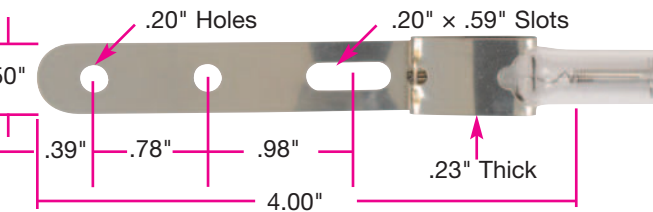

Lamp Terminations

Select the termination style that meets your requirements.

Type R7s Recessed Single Contact

Type R7W R7S + Lead Wire

Type F Flat Ceramic + Lead Wire (No Cement)

Type FX Flat Ceramic + Lead Wire (Fixed with Cement)

TYPE U Metal Clip + Lead Wire

Type X Metal Tabs with Mounting Holes & Slots

Type W Lead Wire Only (Bare Wire Shown)

Type RC Round Ceramic