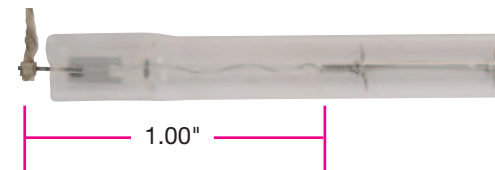

Lamp Terminations

Select the termination style that meets your requirements.

Type R7s Recessed Single Contact

Type R7W R7S + Lead Wire

Type F Flat Ceramic + Lead Wire (No Cement)

Type FX Flat Ceramic + Lead Wire (Fixed with Cement)

TYPE U Metal Clip + Lead Wire

Type X Metal Tabs with Mounting Holes & Slots

Type W Lead Wire Only (Bare Wire Shown)

Type RC Round Ceramic