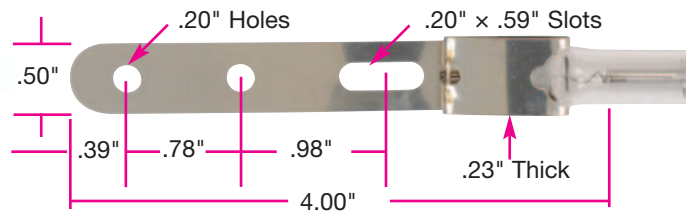

Lamp Terminations

Select the termination style that meets your requirements.

Type R7s Recessed Single Contact

Type R7W R7S + Lead Wire

Type F Flat Ceramic + Lead Wire (No Cement)

Type FX Flat Ceramic + Lead Wire (Fixed with Cement)

TYPE U Metal Clip + Lead Wire

Type X Metal Tabs with Mounting Holes & Slots

Type W Lead Wire Only (Bare Wire Shown)

Type RC Round Ceramic