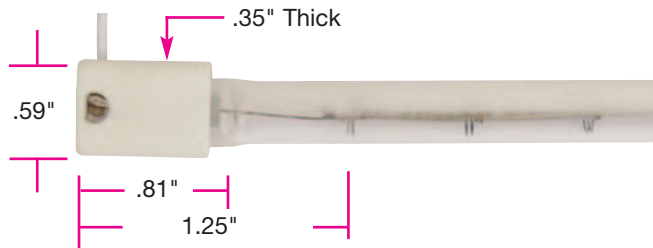

Lamp Terminations

Select the termination style that meets your requirements.

Type R7s Recessed Single Contact

Type R7W R7S + Lead Wire

Type F Flat Ceramic + Lead Wire (No Cement)

Type FX Flat Ceramic + Lead Wire (Fixed with Cement)

TYPE U Metal Clip + Lead Wire

Type X Metal Tabs with Mounting Holes & Slots

Type W Lead Wire Only (Bare Wire Shown)

Type RC Round Ceramic