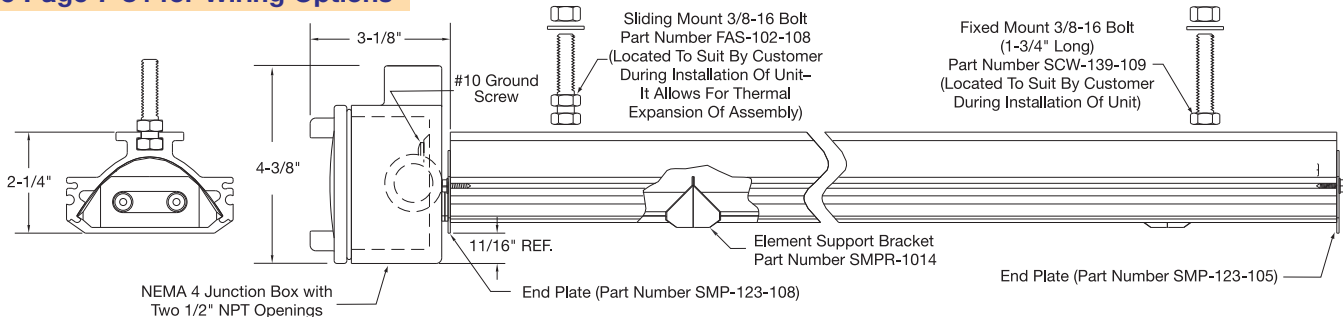

Heater with Protective Guard
Helps prevent accidental direct contact with heating element.

See Page 7-84 for Wiring Options